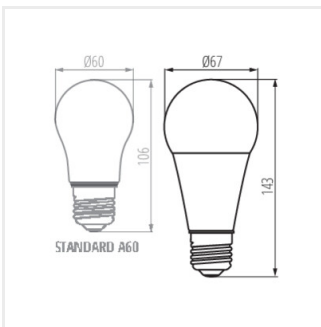

- Material: plastic
- Lamphshade material: plastic

IQ-LED A67

LED light source

IQ-LED A67 N 19W-WW

IQ-LED A67 N 19W-NW

IQ-LED A67 N 19W-CW

IQ-LED A67 N 19W