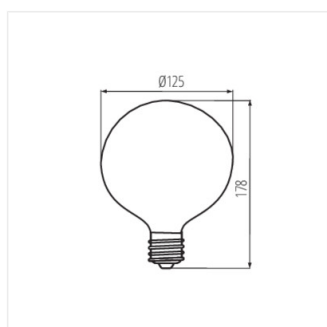

XLED G125 7W

XLED G125 7W