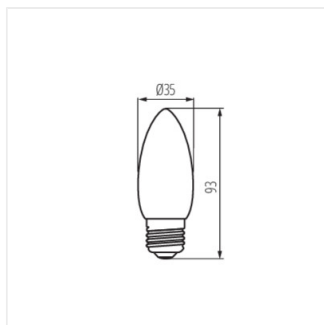

## XLED C35M

LED fényforrás

XLED C35E14 4,5W, XLED  
C35E14 6W

XLED C35E27 6W-NW-M

XLED C35E14 4,5W, XLED  
C35E14 6W

XLED C35E27 6W-NW-M