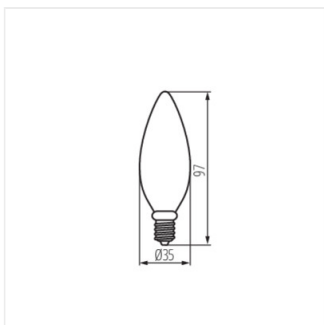

## XLED C35M

LED fényforrás

XLED C35E14 4,5W, XLED  
C35E14 6W

XLED C35E27 6W-NW-M

XLED C35E14 4,5W, XLED  
C35E14 6W

XLED C35E27 6W-NW-M