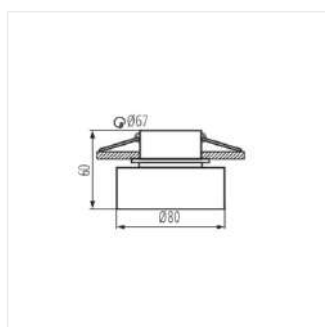

- Decorative ring without a ceramic frame
- Enclosure material: aluminum alloy

Ring for spotlight fittings

GOVIK DSO-W

GOVIK DSO-B

GOVIK DSO