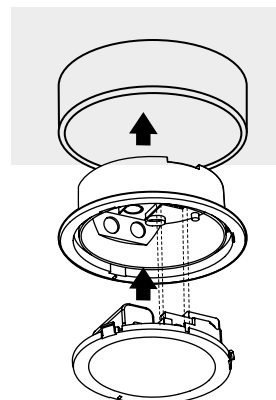

IP65

iTECH

Оправа awaryjna LED
Emergency LED fixture
Аварийный светильник LED

220-240V~
50/60Hz

Tc (K)
5000

IP
65

[mm²]
5 x(1-1,5)

[°C]
10-40°C

Kanlux

Kanlux

iTECH M2 302 M ST W	27380	2	3	245	✓	+	ZESTAW MON. P/T iTECH	25438	✓
iTECH M5 105 M ST W	27381	5	1	223	✓	+	ZESTAW MON. P/T iTECH	25438	✓
iTECH C1 302 M ST W	27382	2	3	215	✓	+	ZESTAW MON. P/T iTECH	25438	✓
iTECH F2 105 M ST W	27383	5	1	212	✓	+	ZESTAW MON. P/T iTECH	25438	✓

PL

biały
obudowa: tworzywo sztuczne

czas ładowania akumulatora 24h / oprawa posiada elektroniczne zabezpieczenie przed rozładowaniem akumulatora / oprawa awaryjna dwuzadaniowa, pracuje w trybie sieciowym i awaryjnym / czas pracy w trybie awaryjnym 1 lub 3 godziny / ST - test ręczny lub za pomocą zdalnego urządzenia testującego / Zestaw do montażu p/t iTECH

- czas pracy w trybie awaryjnym

EN

white
casing: plastic

RUS

белый