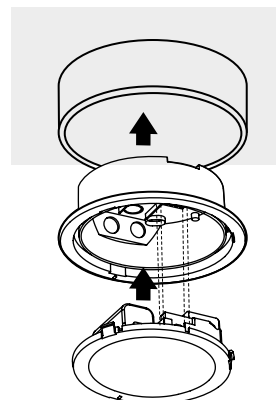

iTECH...ST